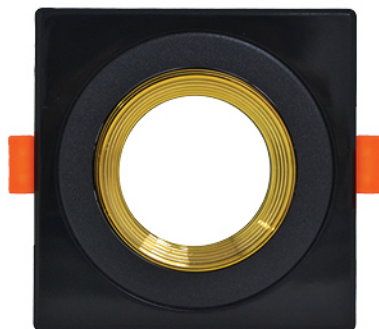

**Beige x  
Shiny Silver**  
Code: 187902

**Matte Gold x  
Shiny Gold**  
Code: 180301

**Shiny Gold x  
Shiny Gold**  
Code: 180101

**Champagne x  
Shiny Gold**  
Code: 189001

**Champagne x  
Shiny Silver**  
Code: 189002

# SQUARE LED SPOT CHASSIS

**Black x Shiny Silver**  
Code: 184002

**Black x Shiny Gold**  
Code: 184001

**Matte Black x Shiny Silver**  
Code: 182702

**Shiny Silver x Shiny Silver**  
Code: 180202

**Matte Silver x Shiny Silver**  
Code: 180402