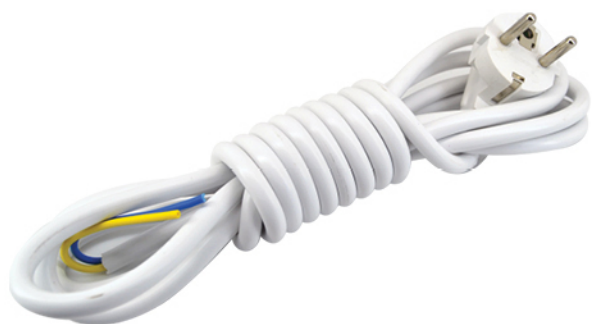

Matt Gold - 1.75 Meter  
Code: 425031

Champagne - 1.75 Meter  
Code: 425891

Wooden - 1.75 Meter  
Code: 425221

**Triple + USB  
Extension Socket**  
16 A With Earth

1.75 Meter  
Code: 4221

3 Meter  
Code: 4223

6 Meter  
Code: 4256

**Triple Extension Socket  
With Switch**  
**16 A With Earth**

**3 Meter**  
Code: 413-3

**6 Meter**  
Code: 413-6

**Quadruple Extension  
Socket With Switch**  
**16 A With Earth**

**3 Meter**  
Code: 414-3

# EXTENSION SOCKET

**Cable With Plug 2.75 M**  
Code: 431

**Cable With Plug 2.75 M**  
Code: 431

**Cable With Male and Female  
With Plug  
3 Meter  
Code: 433-3  
6 Meter  
Code: 433-5**

**Better Quality  
Save More Power**