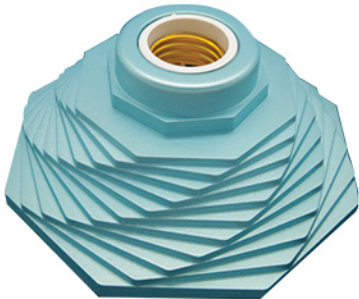

**Starter Holder For  
Florescent Lamp**  
Code: 302

**Mando Lamp Holder  
For Florescent Lamp**

**Led Lamp Holder**  
Code: 328

**Mando Lamp Holder  
With Starter Holder For  
Florescent Lamp**  
Code: 305