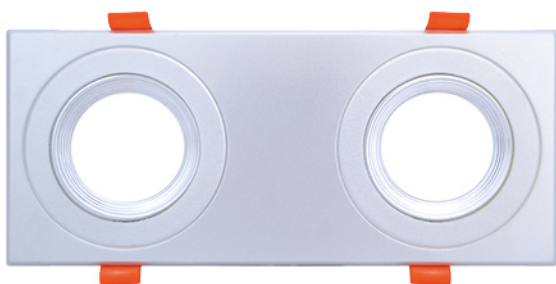

**Matte Silver x
Shiny Silver**
Code: 190402