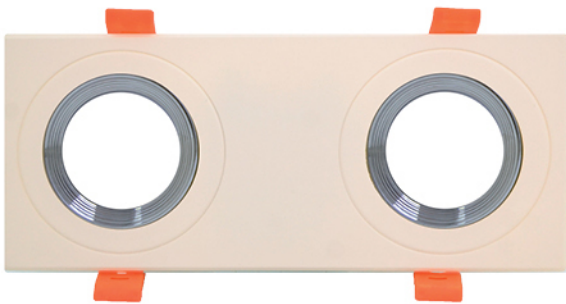

**Beige x
Shiny Silver
Code: 197902**