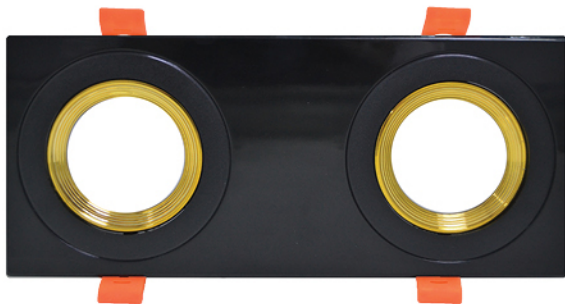

DOUBLE LED SPOT CHASSIS

**Black x
Shiny Gold
Code: 194001**