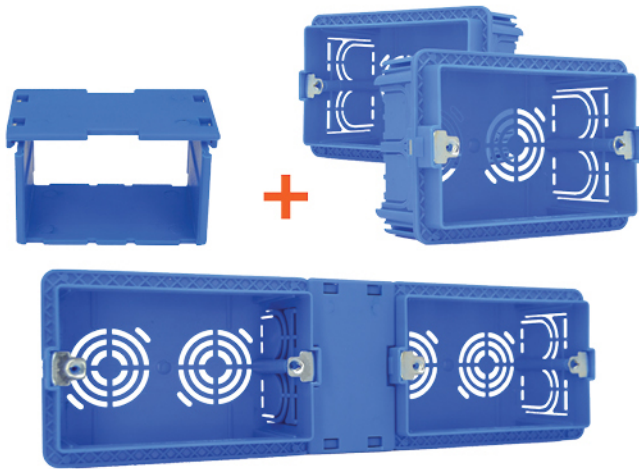

MAGIC MOUNTING BOX

**Magic Mounting Box
Horizontal Link
Code: 119**