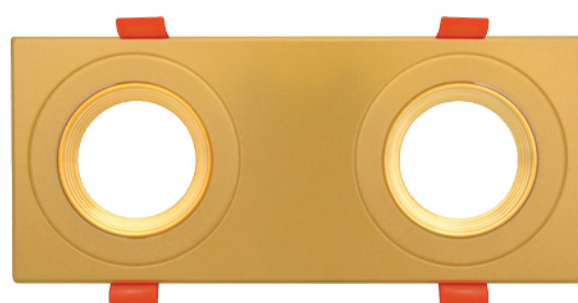

# DOUBLE LED SPOT CHASSIS

**Black x  
Shiny Gold  
Code: 194001**

**Black x  
Shiny Silver  
Code: 194002**

**Grey x  
Shiny Silver  
Code: 190902**

**Matte Gold x  
Shiny Gold  
Code: 190301**