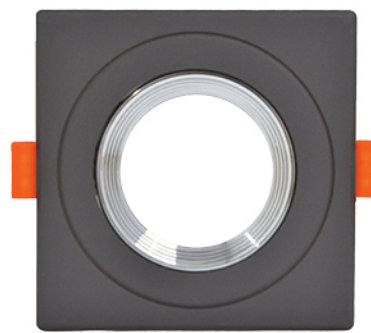

Grey x Shiny Silver
Code: 180902