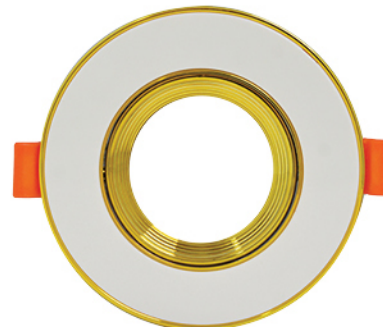

Ivory x Shiny Gold
Code: 173001