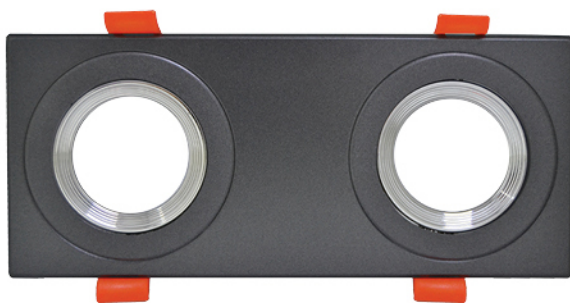

DOUBLE LED SPOT CHASSIS

**Black x
Shiny Gold
Code: 194001**

**Black x
Shiny Silver
Code: 194002**