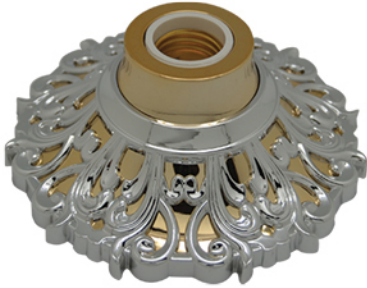

ROYAL LAMP HOLDER

**Shiny Silver
x Shiny Gold**
Code: 90201