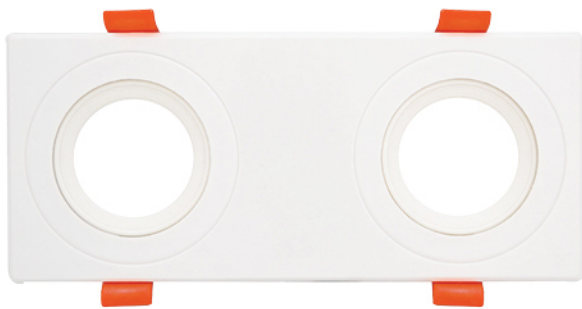

# DOUBLE LED SPOT CHASSIS

**White x White**  
**Code: 191010**

**Black x Black**  
**Code: 194040**

**Beige x**  
**Shiny Gold**  
**Code: 197901**

**Shiny Gold x**  
**Shiny Gold**  
**Code: 190201**

**White x  
Shiny Gold  
Code: 191001**