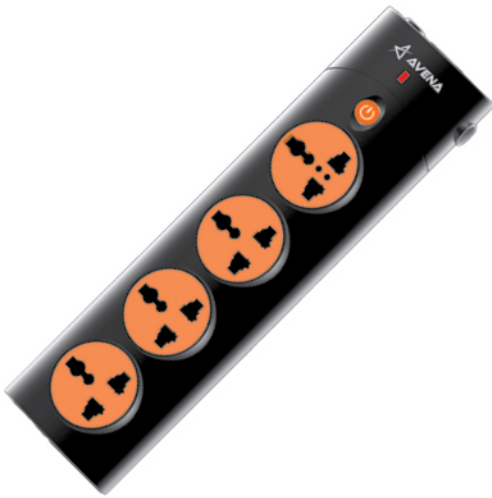

# EXTENSION SOCKET

**Cable With Plug 2.75 M**  
Code: 431

**Cable With Plug 2.75 M**  
Code: 431

**Cable With Male and Female  
With Plug  
3 Meter  
Code: 433-3  
6 Meter  
Code: 433-5**

**Better Quality  
Save More Power**