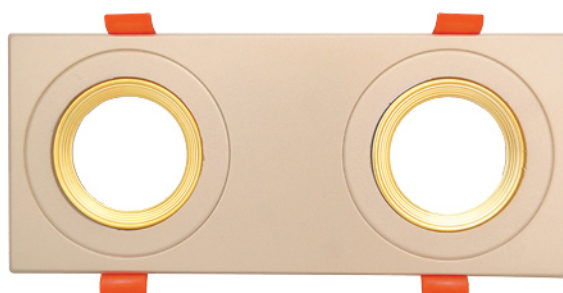

**Champagne x
Shiny Gold**
Code: 199001