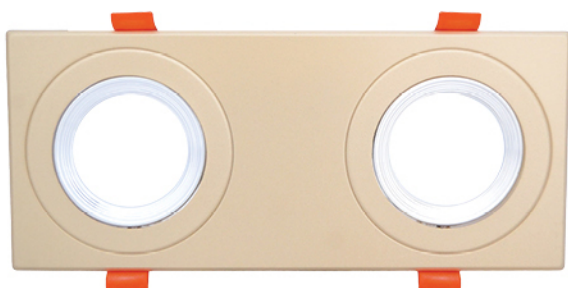

**Champagne x
Shiny Silver**
Code: 199002