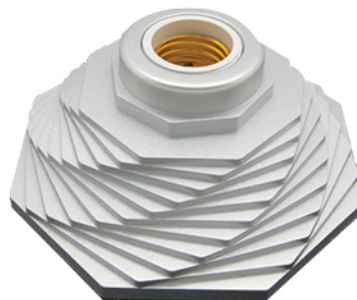

**pistage**  
Code: 206

**Shiny Silver**  
Code: 202

**Matte Gold**  
Code: 203

**Shiny Wooden**  
Code: 218

**White**  
Code: DA210

**Blue**  
Code: 208

**SAKARA**  
LAMP  
HOLDER

**Matte Silver**  
Code: 204