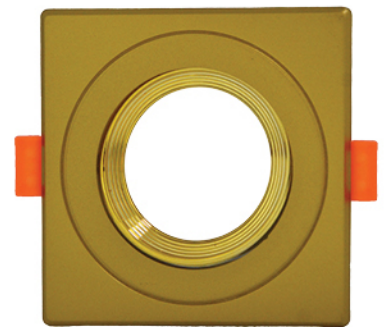

**Matte Gold x
Shiny Gold**
Code: 180301