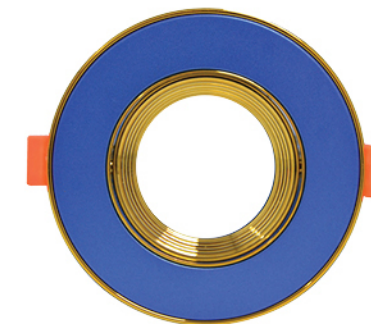

# ROUND LED SPOT CHASSIS

**White x Shiny Gold**  
Code: 171001

**White x Shiny Silver**  
Code: 171002

**champaign x  
Shiny Gold**  
Code: 179001

**champaign x  
Shiny Silver**  
Code: 179002

**Dark Slmon x  
Shiny Gold**  
Code: 181101