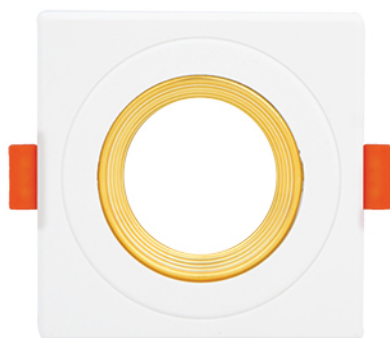

White x Shiny Gold
Code: 181001