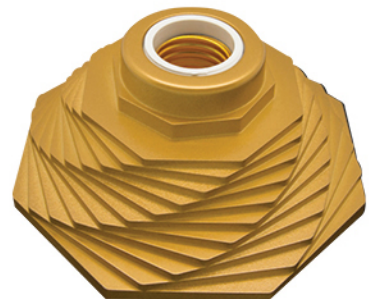

Matte Gold
Code: 203