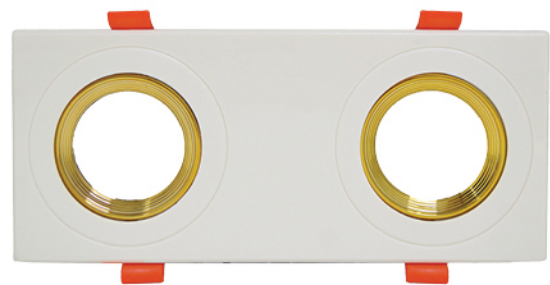

**Ivory x
Shiny Gold
Code: 193001**