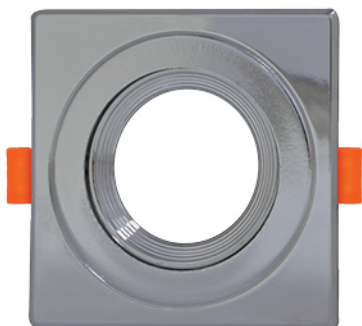

# SQUARE LED SPOT CHASSIS

**Black x Shiny Silver**  
Code: 184002

**Black x Shiny Gold**  
Code: 184001

**Matte Black x Shiny Silver**  
Code: 182702

**Shiny Silver x Shiny Silver**  
Code: 180202

**Matte Silver x Shiny Silver**  
Code: 180402