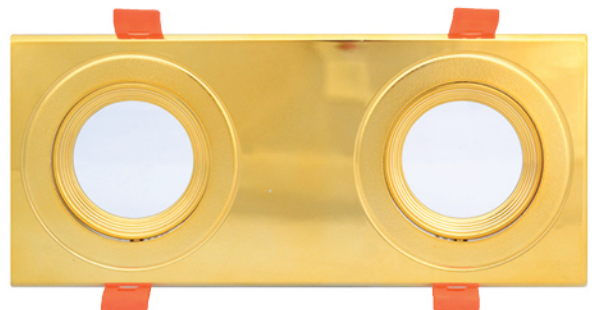

# DOUBLE LED SPOT CHASSIS

**White x White**  
**Code: 191010**

**Black x Black**  
**Code: 194040**

**Beige x**  
**Shiny Gold**  
**Code: 197901**

**Shiny Gold x**  
**Shiny Gold**  
**Code: 190201**

**White x  
Shiny Gold  
Code: 191001**